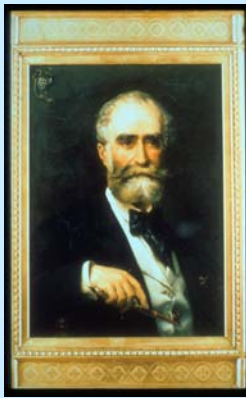

## The Coubertin Family

Italian ancestors: A family  
"de Fredy", Rome, Viterbe

1477: Chamberlain of the French King  
Louis XI, Pierre Fredy, is made a life peer and  
lives with his family near Paris

1577: Jean Fredy acquires the area of Coubertin near Paris  
and takes on the name "Fredy de Coubertin"

1629: King Louis XIII of France confirms the noble  
name "Fredy de Coubertin"

Charles Louis Fredy, Baron de Coubertin  
(1822-1908), artist

Norman ancestors  
(Vikings)

Descendants of the Viking Rollon, the first duke of Normandy